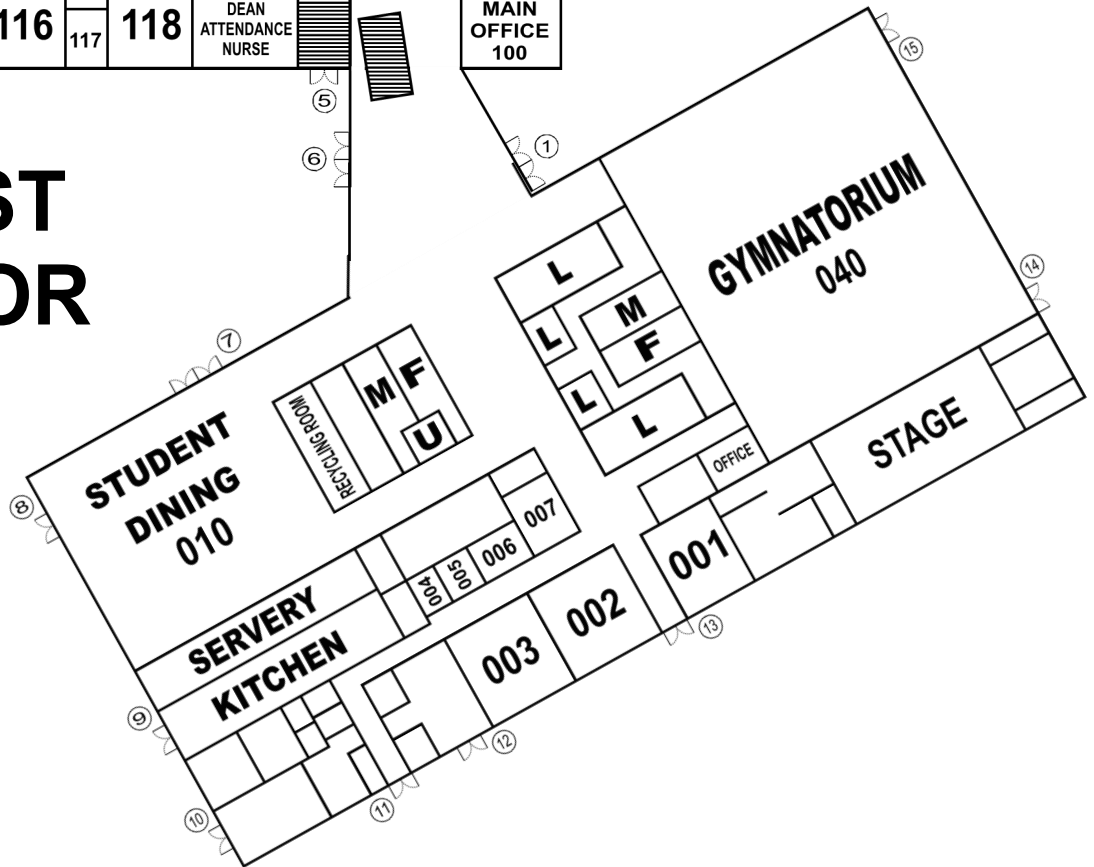

WILLIAM HOWARD TAFT HIGH SCHOOL

FRESHMAN ACADEMY

FIRST FLOOR

LEGEND

- Stairway
- Entrance/Exit
- M/F Student Washrooms
- U Unisex/Staff Washrooms
- E Elevator
- L Locker Room
- C Counselors
- CM Case Manager
- D Deans

SECOND FLOOR

THIRD FLOOR