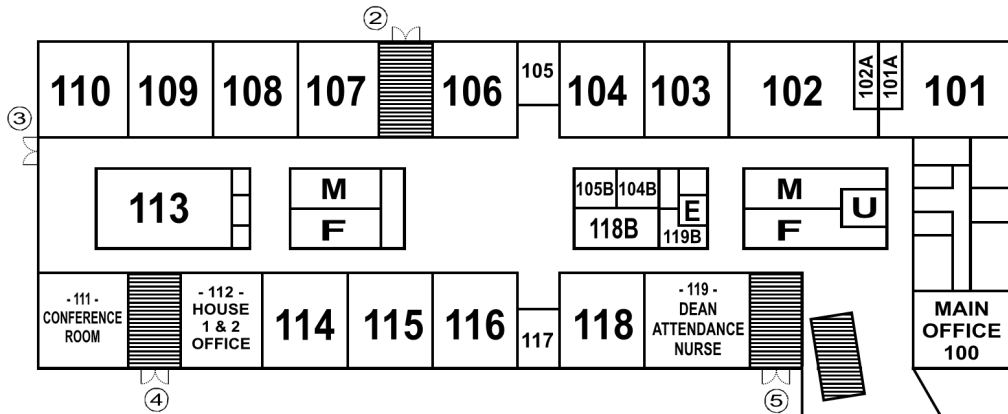

WILLIAM HOWARD TAFT HIGH SCHOOL

FRESHMAN ACADEMY

FIRST FLOOR

LEGEND

- Stairway
- Entrance/Exit
- M/F Student Washrooms
- U Unisex/Staff Washrooms
- E Elevator
- L Locker Room
- C Counselors
- CM Case Manager
- D Deans

SECOND FLOOR

THIRD FLOOR