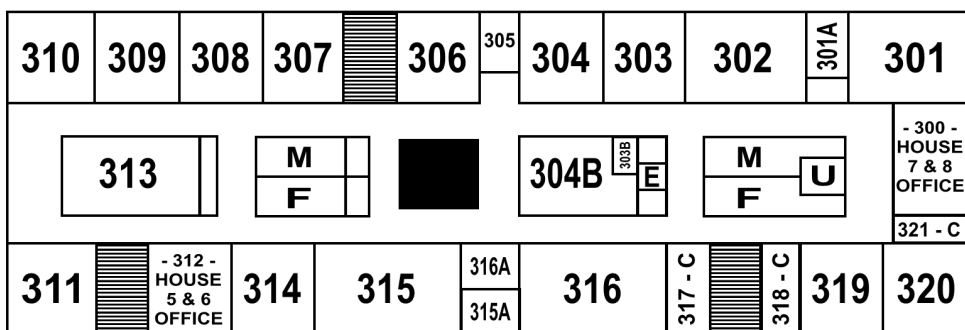

WILLIAM HOWARD TAFT HIGH SCHOOL

FRESHMAN ACADEMY

FIRST FLOOR

LEGEND

- Stairway
- Entrance/Exit
- M/F Student Washrooms
- U Unisex/Staff Washrooms
- E Elevator
- L Locker Room
- C Counselors
- CM Case Manager
- D Deans

SECOND FLOOR

THIRD FLOOR