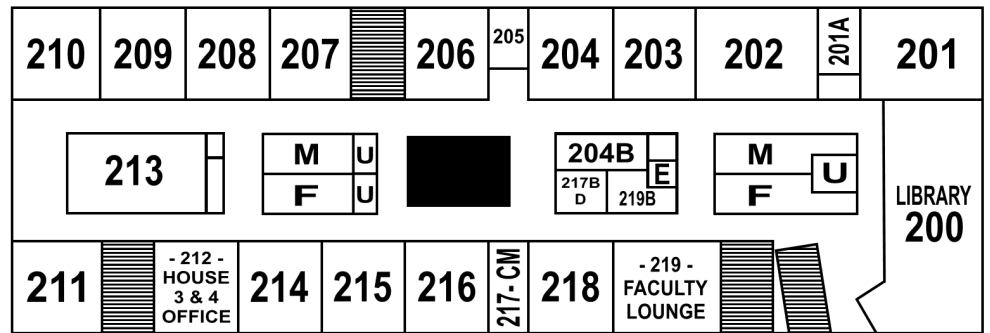

WILLIAM HOWARD TAFT HIGH SCHOOL

FRESHMAN ACADEMY

FIRST FLOOR

LEGEND

- Stairway
- Entrance/Exit
- M/F Student Washrooms
- U Unisex/Staff Washrooms
- E Elevator
- L Locker Room
- C Counselors
- CM Case Manager
- D Deans

SECOND FLOOR

THIRD FLOOR